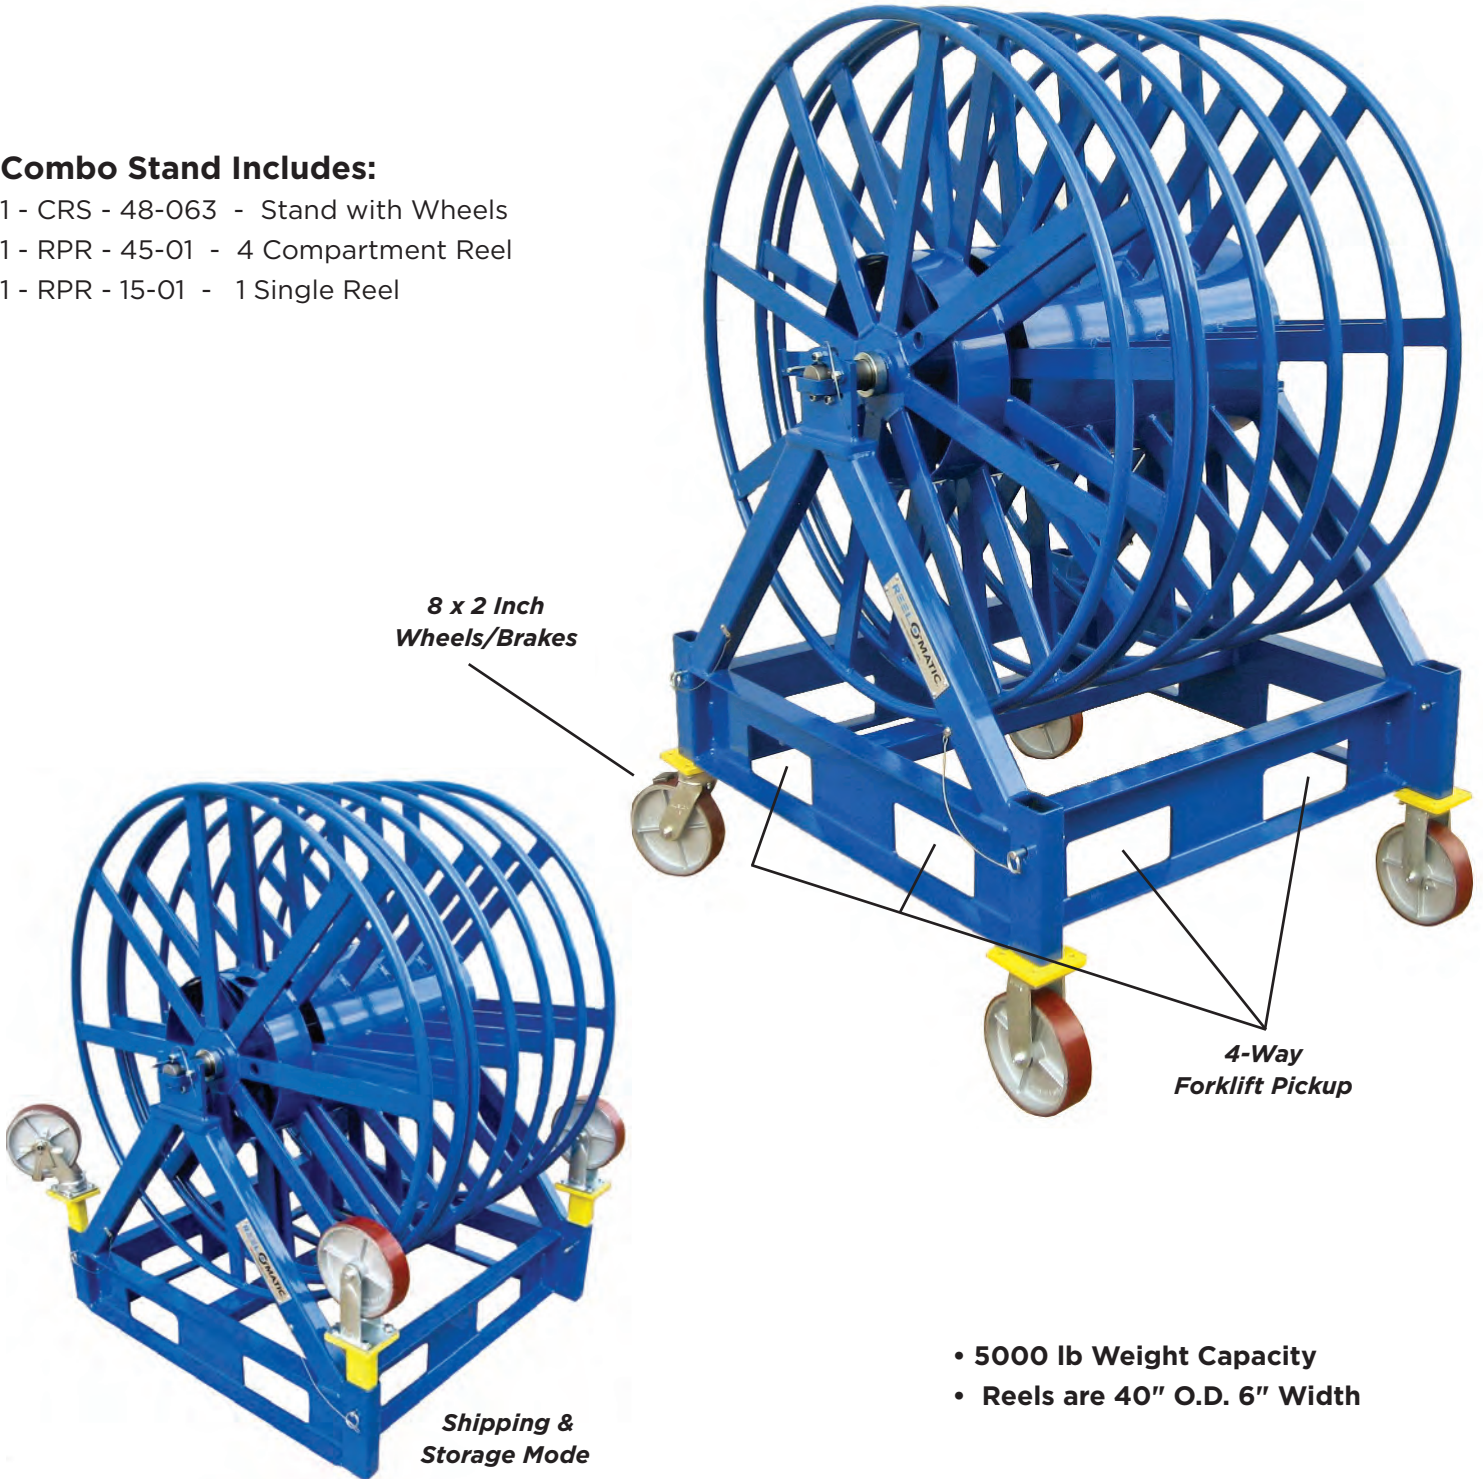

## 4-Way Forklift Pickup With Removable Wheels

### Combo Stand Includes:

- 1 - CRS - 48-063 - Stand with Wheels
- 1 - RPR - 45-01 - 4 Compartment Reel
- 1 - RPR - 15-01 - 1 Single Reel

**REELOMATIC**

The Leader in Reeling, Coiling & Processing Solutions

## 4-Way Forklift Pickup With Removable Wheels

The Reel-O-Matic Combo is constructed of all tubular welded steel. Our stands are complete with a 2" diameter solid steel shaft, cam roller bearings that allow for easy reel payout, shaft safety locks with locking pin and a maximum reel weight of 5,000 lbs. Load the reel(s) at your facility and deliver right to the job-site.

*Removable 8" x 2" Polyurethane Wheels*

*Standard 2 1/8" Locking Reel Collar*