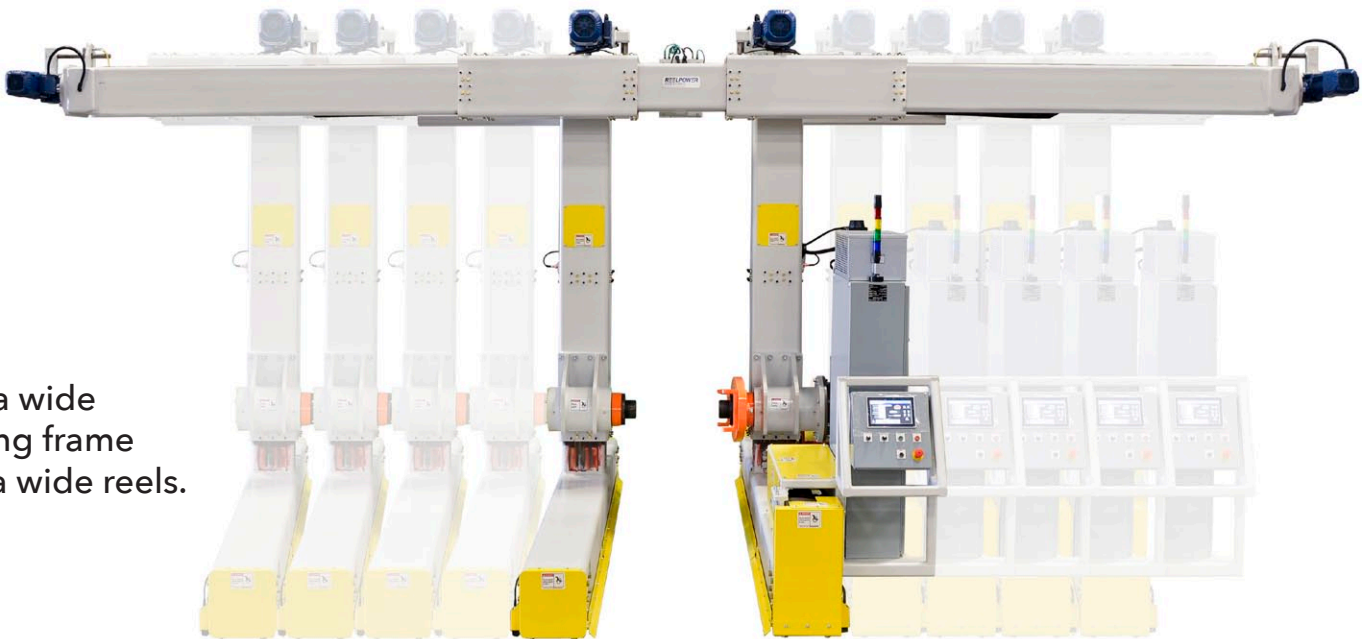

EXTRA WIDE GANTRY TAKE-UPS & PAYOFFS

GTU-20SP - 5 Ton Extra Wide Series

Gantry - When you want "Zero"
fleeting angle in your Line!

With extra wide
telescoping frame
to fit extra wide reels.

REELPOWER
INDUSTRIAL

5101 S. Council Road, Suite 100 • Okla. City, OK. 73179
405.672.0000 • 405.672.7200 Fax
www.reelpowerind.com

EXTRA WIDE GANTRY TAKE-UPS & PAYOFFS

GTU-20SP - 5 Ton Extra Wide Series

Touchscreen PLC Controlled

10HP AC Vector Drive

- Digitally Programmable Traversing System
- Offers Roll-Thru Capabilities
- In Operation Line Height Automated Adjusting
- Superior Level-Wind Capabilities
- Tandem Operation Allows for Continuous Line Operation
- With Tandem Setup it Loads Faster
- Minimized Line Lengths - Saving Precious Space
- Ability to Process Round, Flat, and Rectangular Products
- Custom Built Gantries