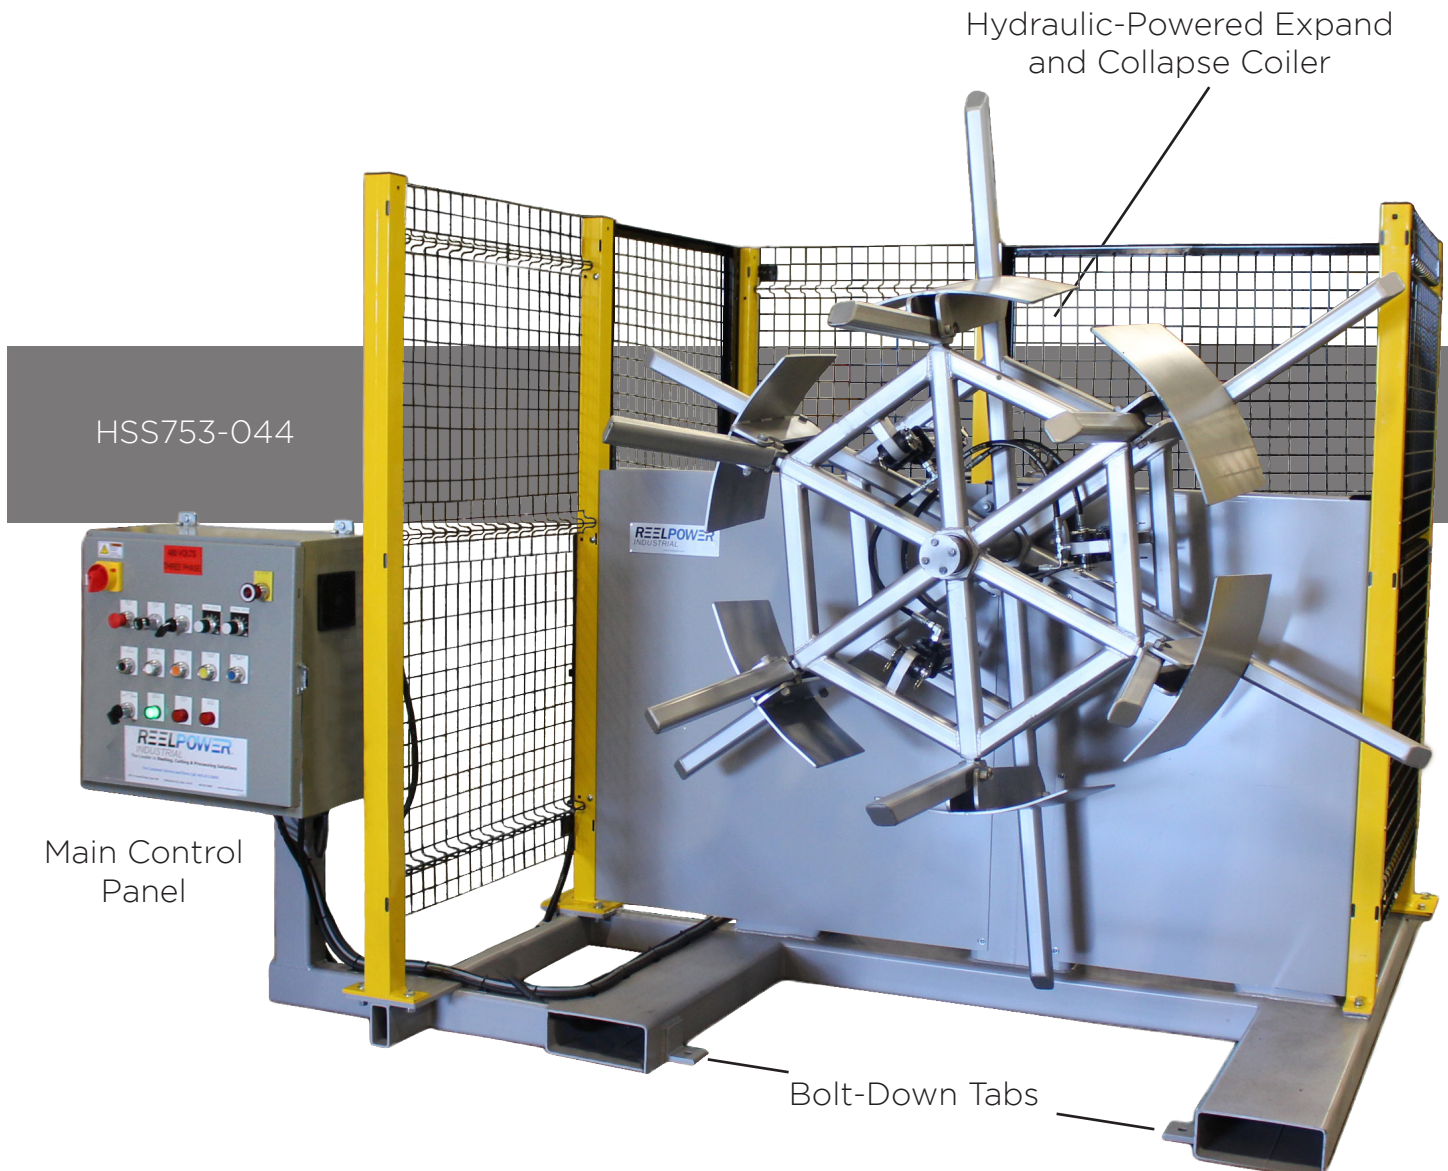

HD-IL-HSS753

HD-HSS Hydraulic Automatic Expand/Collapsible

3 HP 0-10 RPM 480 3 phase drive, hydraulic assist coiler with speed and tension control
Coiler: 48"10 x 78"00 x 16" wide

HD-IL-HSS753

HD-HSS Hydraulic Automatic Expand/Collapsible

Main Controls Include

- Power on/off
- Forward Reverse Drive
- Maximum Speed Control
- Tension Control
- Expand/Collapse
- Drive Condition Indicators
- Custom Coiler Sizes
- Custom Drive Sizes Available