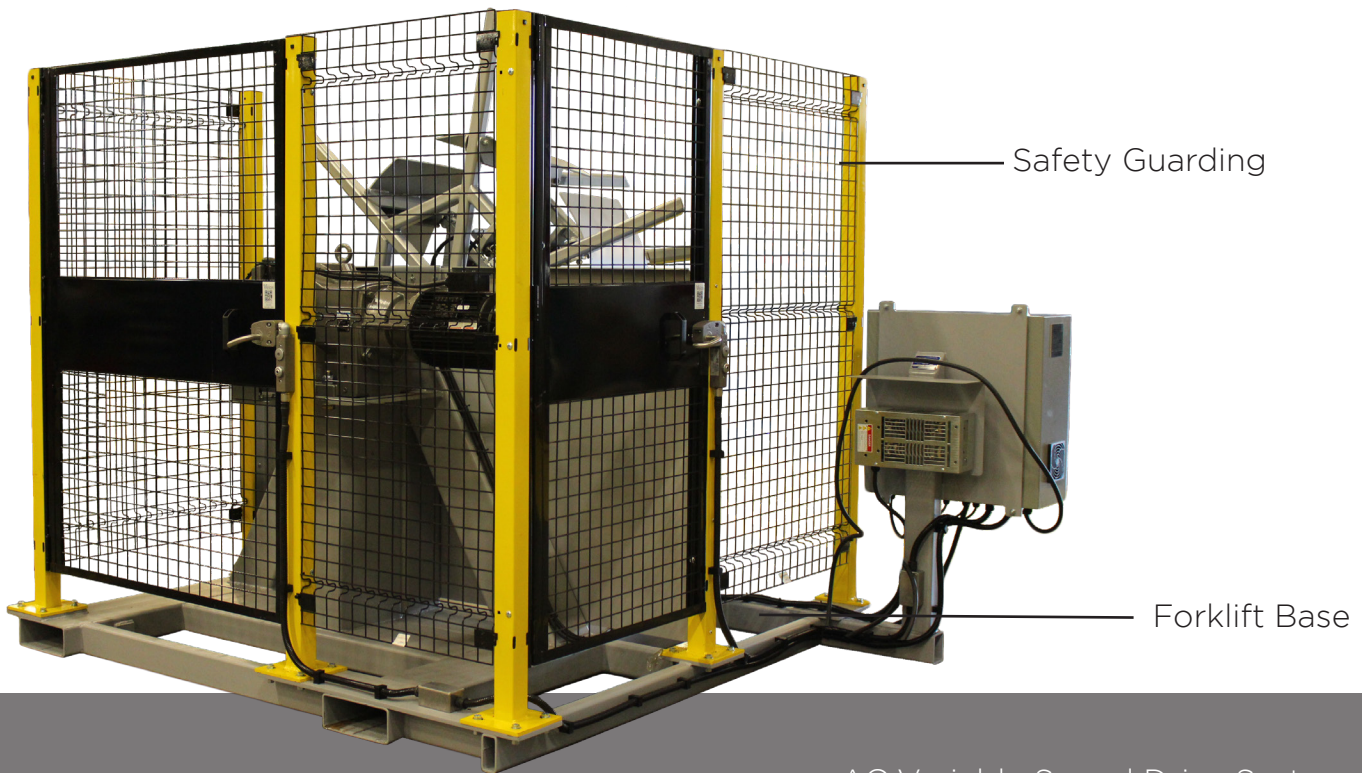

HD-IL-HSS753

HD-HSS Hydraulic Automatic Expand/Collapsible

3 HP 0-10 RPM 480 3 phase drive, hydraulic assist coiler with speed and tension control
Coiler: 48"10 x 78"00 x 16" wide

HD-IL-HSS753

HD-HSS Hydraulic Automatic Expand/Collapsible

Main Controls Include

- Power on/off
- Forward Reverse Drive
- Maximum Speed Control
- Tension Control
- Expand/Collapse
- Drive Condition Indicators
- Custom Coiler Sizes
- Custom Drive Sizes Available