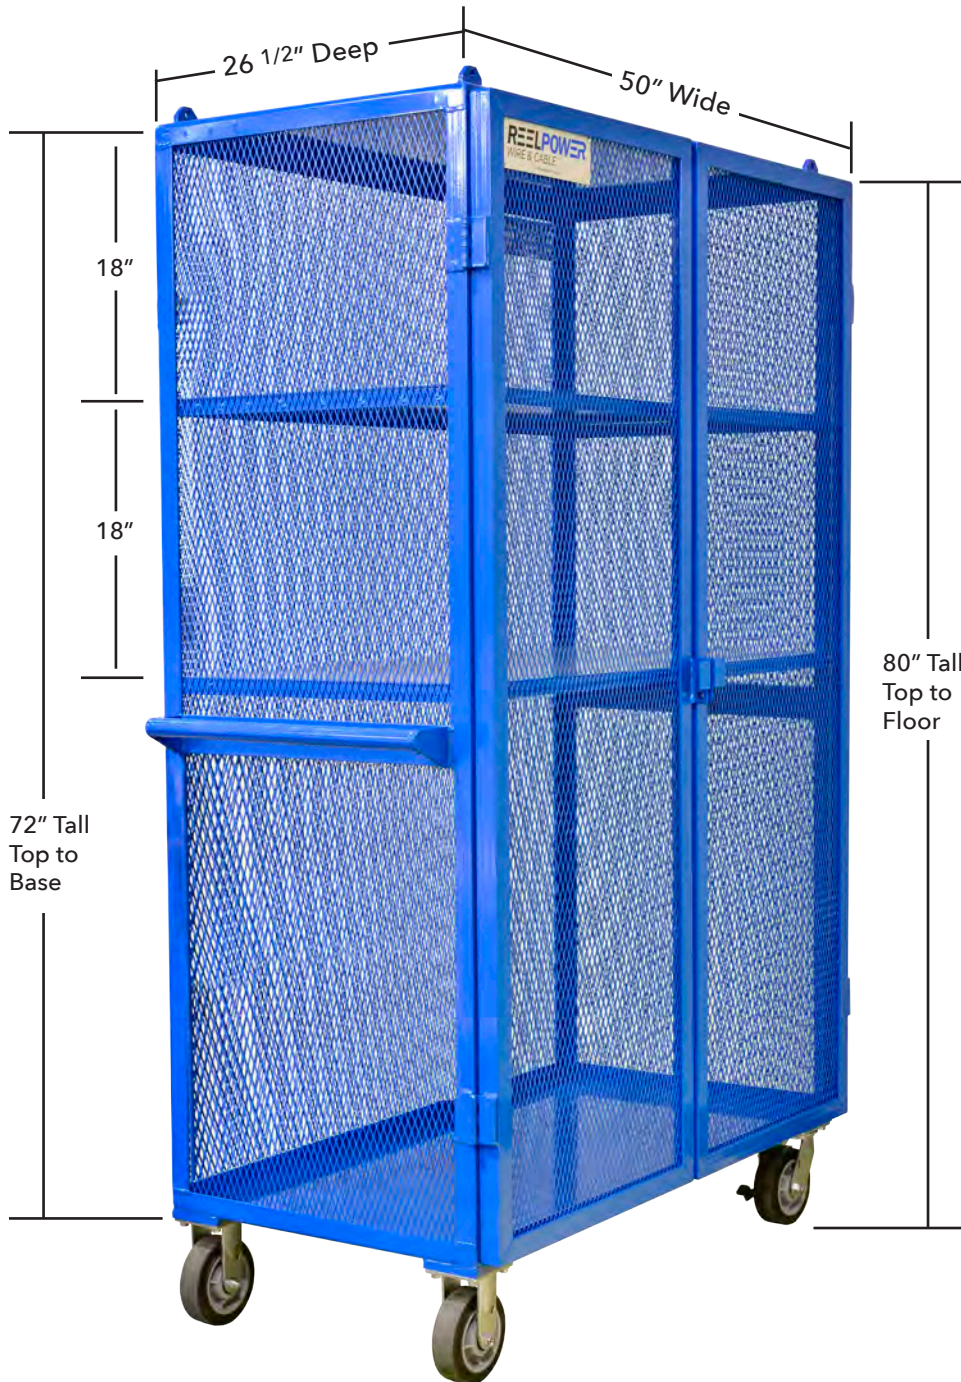

HD MOBILE JOBSITE BOX

Secure Your Electrical Jobsite Components

Part# 10923-12

Heavy Duty All Steel Construction
26.5" X 50" Wide X 72" Tall

REELPOWER
INDUSTRIAL

5101 S. Council Road, Suite 100 • Okla. City, OK. 73179
405.672.0000 • 405.672.7200 Fax
www.reelpowerind.com

HD MOBILE JOBSITE BOX

Secure Your Electrical Jobsite Components

- Push Handles
- Angle Iron & Steel Mesh Construction

Lifting Eyes

Padlock Handle & Hasp

2- Swivel Locking Casters