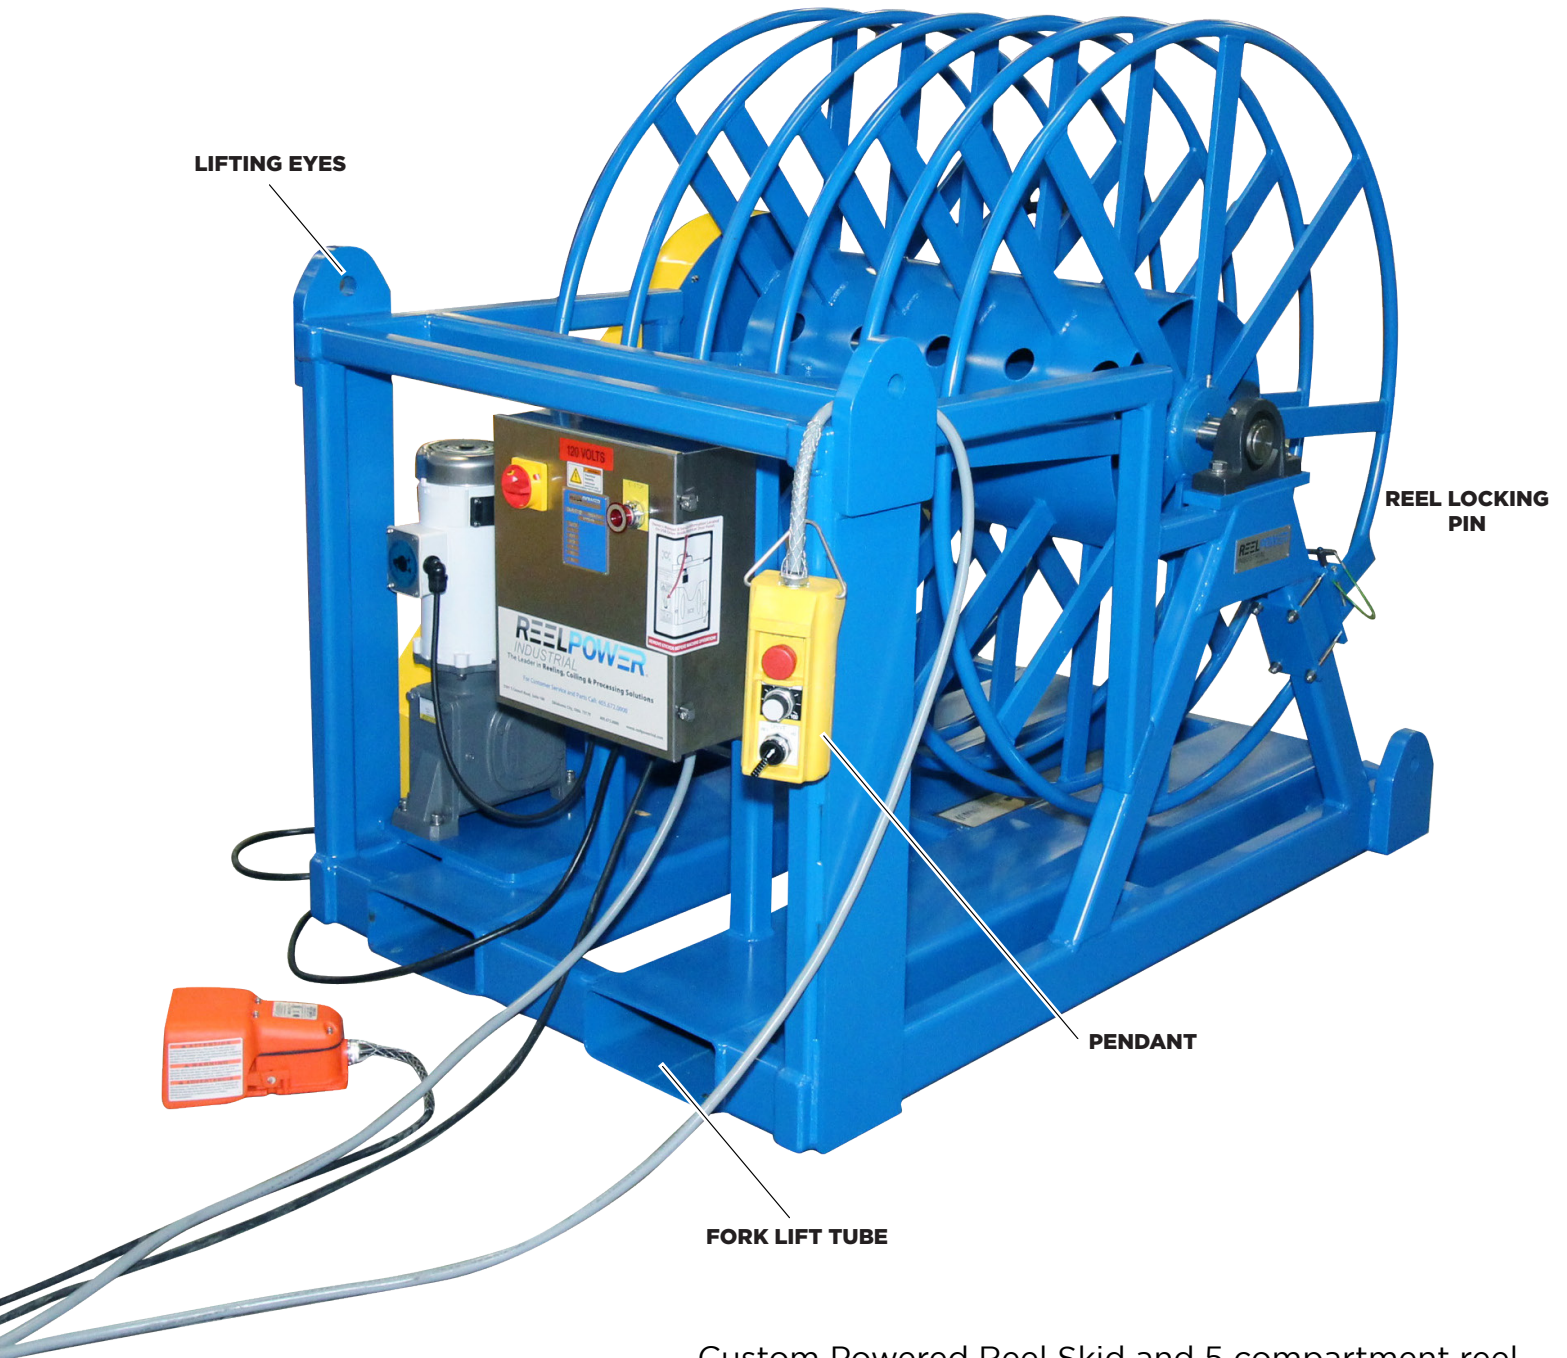

HEAVY DUTY POWERED CABLE REEL STANDS

Heavy Duty Powered Cable Reel Stands

Custom Powered Reel Skid and 5 compartment reel.

Comes with forklift pockets and lifting eyes.

HEAVY DUTY POWERED CABLE REEL STANDS

Heavy Duty Powered Cable Reel Stands

Reel Locking Pin

Operator Safety Foot Switch

Standard Features

- 2hp 120v Variable Speed DC Drive Operator Safety Footswitch
- Structural Steel Frame
- Bearing Mounted Reel Shaft
- 2" Diameter Reel Shaft
- 3" and 4" Arbor Bushings
- Customer Reels
- Pallet Truck and Forklift Base for Mobility

Pendant