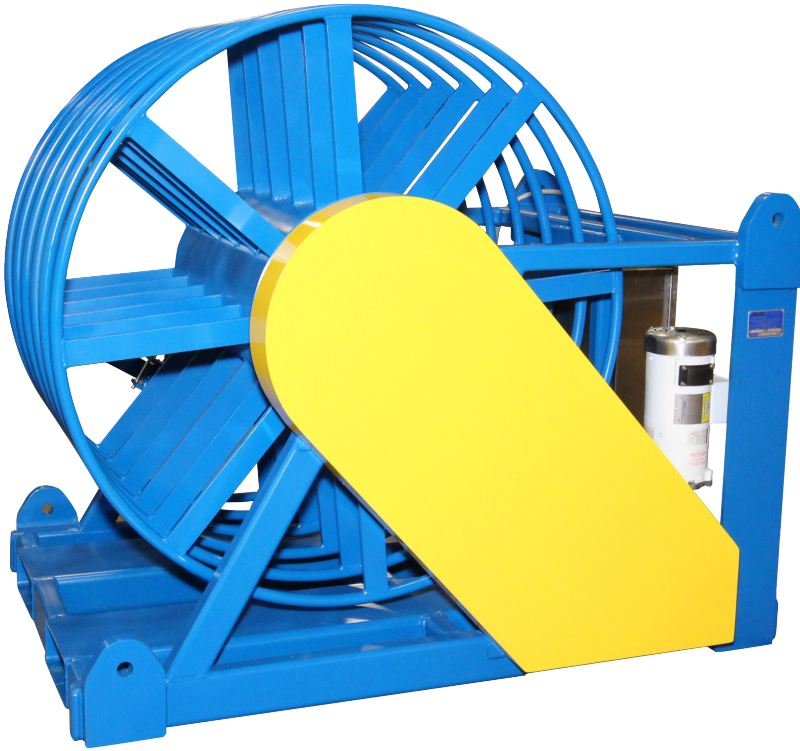

HEAVY DUTY POWERED CABLE REEL STANDS

Heavy Duty Powered Cable Reel Stands

Custom Powered Reel Skid and 5 compartment reel.

Comes with forklift pockets and lifting eyes.

HEAVY DUTY POWERED CABLE REEL STANDS

Heavy Duty Powered Cable Reel Stands

Reel Locking Pin

Operator Safety Foot Switch

Standard Features

- 2hp 120v Variable Speed DC Drive Operator Safety Footswitch
- Structural Steel Frame
- Bearing Mounted Reel Shaft
- 2" Diameter Reel Shaft
- 3" and 4" Arbor Bushings
- Customer Reels
- Pallet Truck and Forklift Base for Mobility