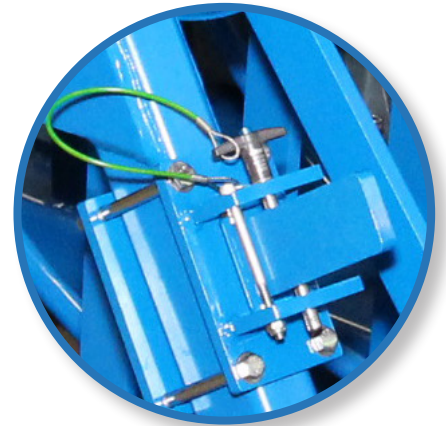

HEAVY DUTY POWERED CABLE REEL STANDS

Heavy Duty Powered Cable Reel Stands

Custom Powered Reel Skid and 5 compartment reel.

Comes with forklift pockets and lifting eyes.

HEAVY DUTY POWERED CABLE REEL STANDS

Heavy Duty Powered Cable Reel Stands

Reel Locking Pin

Operator Safety Foot Switch

Standard Features

- 2hp 120v Variable Speed DC Drive Operator Safety Footswitch
- Structural Steel Frame
- Bearing Mounted Reel Shaft
- 2" Diameter Reel Shaft
- 3" and 4" Arbor Bushings
- Customer Reels
- Pallet Truck and Forklift Base for Mobility