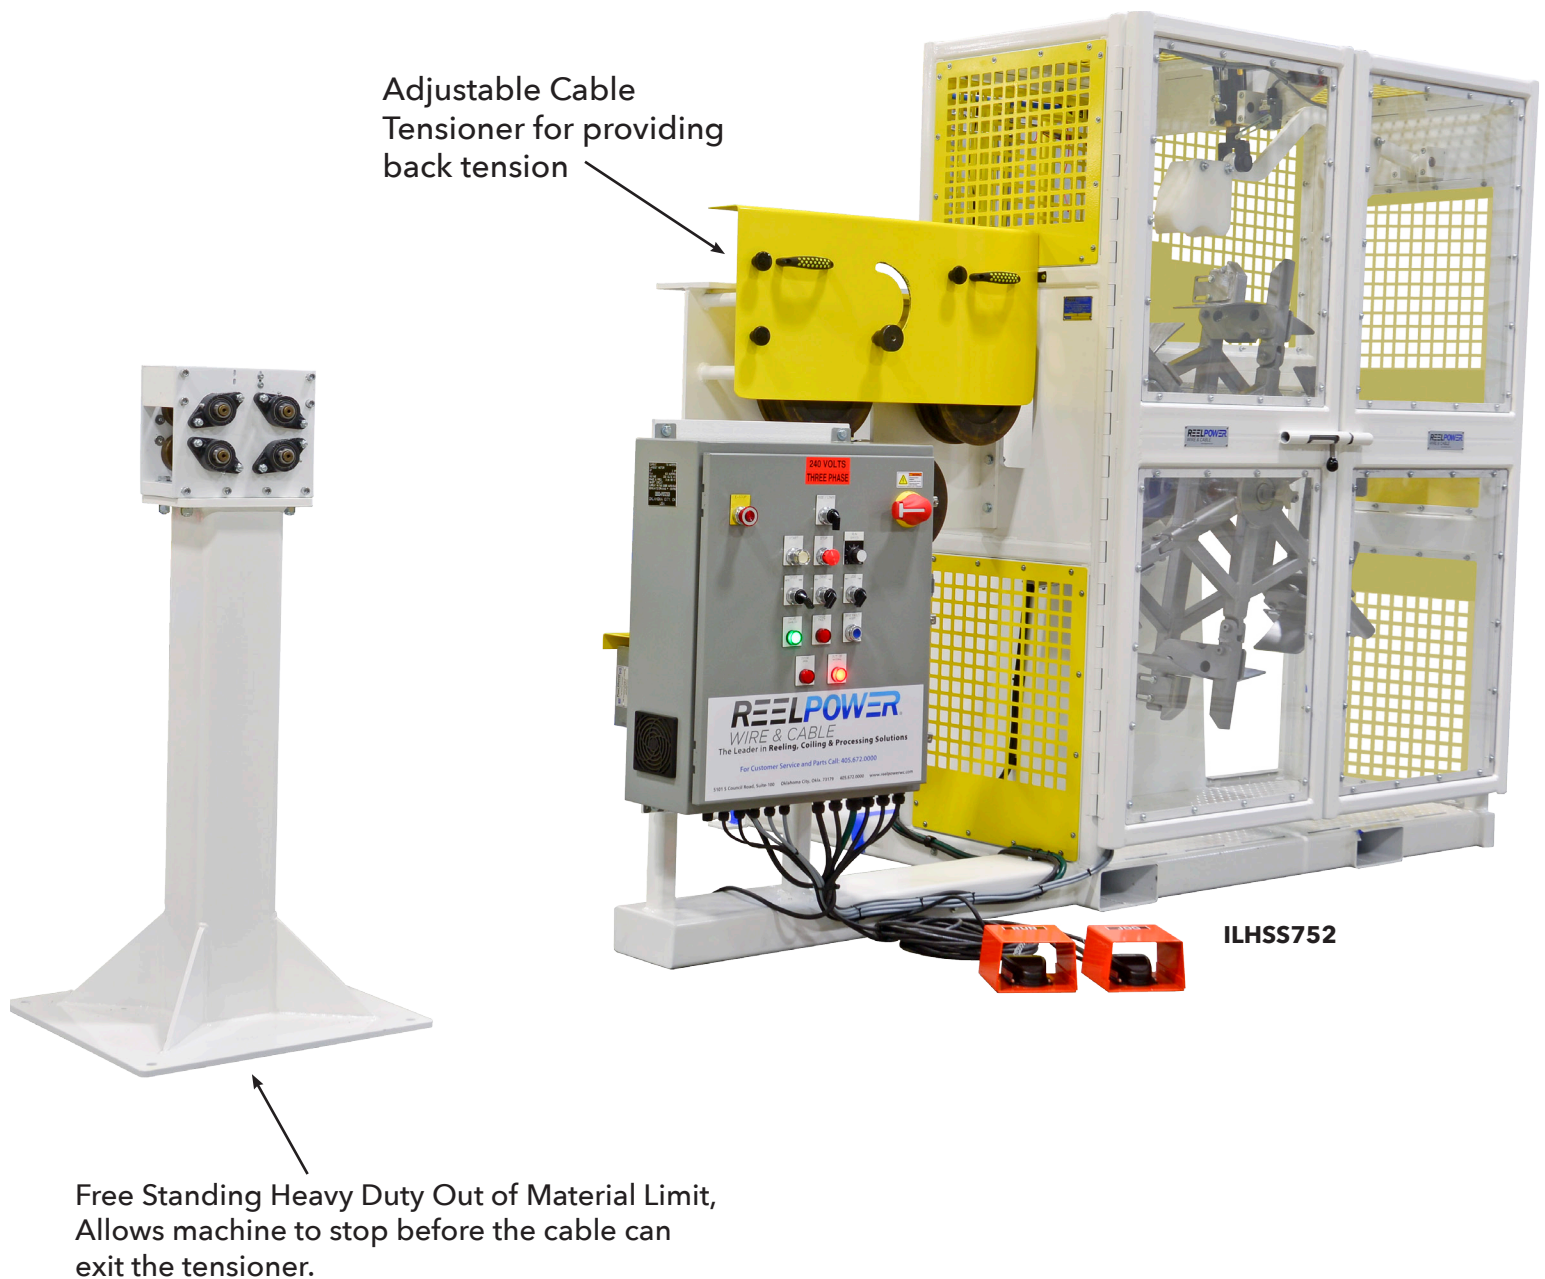

ILHSS SERIES HD AUTOMATIC COILING MACHINE

Measuring & Coiling Machinery for Post Tension & Guy Strand Cables

ILHSS SERIES HD AUTOMATIC COILING MACHINE

Measuring & Coiling Machinery for Post Tension & Guy Strand Cables

ILHSS752

Additional options available on request including:

- Material Measurers
- PLC/HMI Controls
- Automatic Levelwinds
- Integral Chop Saw & Hydraulic Cutters

Electronic Out-of-Material Safety Limit

Custom Heavy Duty Collapsible Coilers

Adjustable Cable Tensioner