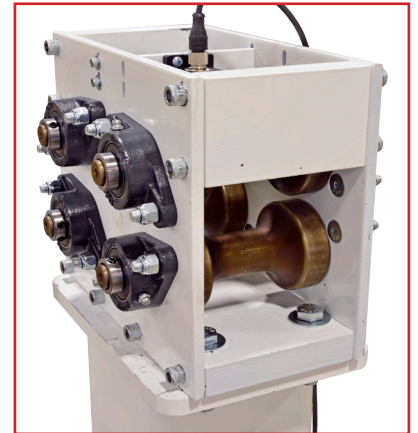

ILHSS SERIES HD AUTOMATIC COILING MACHINE

Measuring & Coiling Machinery for Post Tension & Guy Strand Cables

ILHSS SERIES HD AUTOMATIC COILING MACHINE

Measuring & Coiling Machinery for Post Tension & Guy Strand Cables

ILHSS752

Additional options available on request including:

- Material Measurers
- PLC/HMI Controls
- Automatic Levelwinds
- Integral Chop Saw & Hydraulic Cutters

Electronic Out-of-Material Safety Limit

Custom Heavy Duty Collapsible Coilers

Adjustable Cable Tensioner