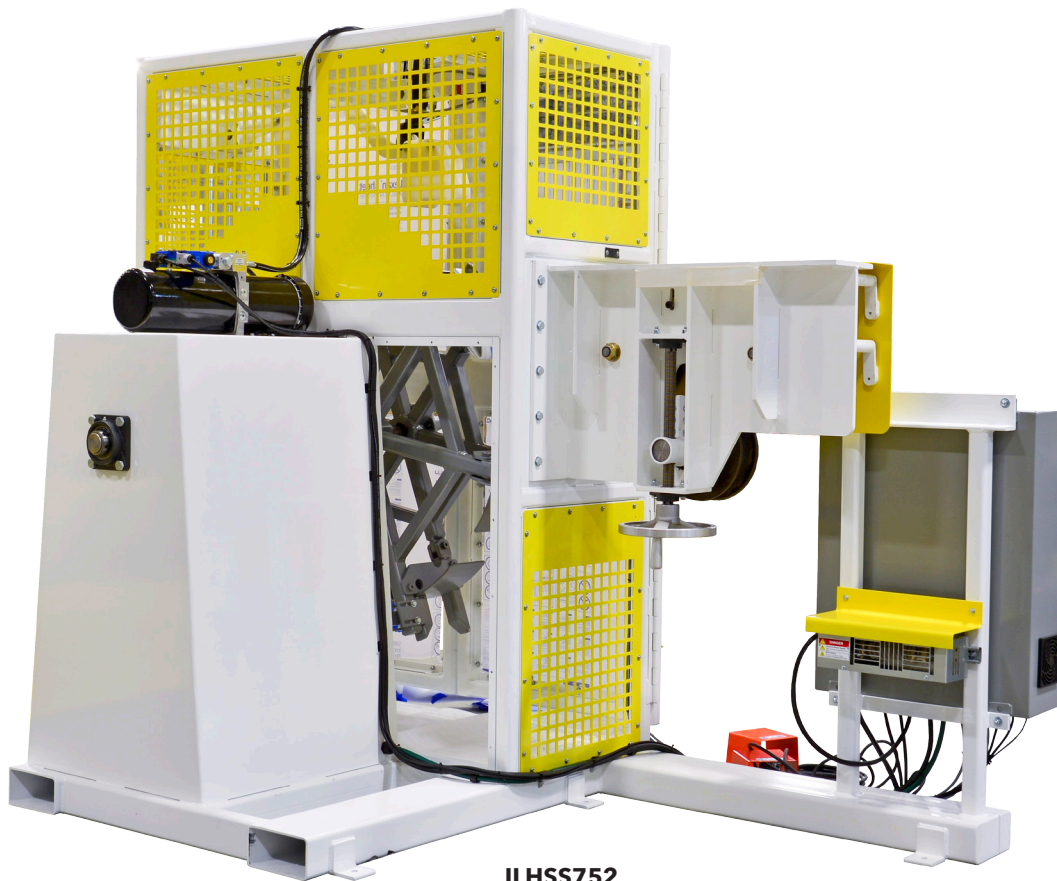

ILHSS SERIES HD AUTOMATIC COILING MACHINE

Measuring & Coiling Machinery for Post Tension & Guy Strand Cables

ILHSS SERIES HD AUTOMATIC COILING MACHINE

Measuring & Coiling Machinery for Post Tension & Guy Strand Cables

ILHSS752

Additional options available on request including:

- Material Measurers
- PLC/HMI Controls
- Automatic Levelwinds
- Integral Chop Saw & Hydraulic Cutters

Electronic Out-of-Material Safety Limit

Custom Heavy Duty Collapsible Coilers

Adjustable Cable Tensioner