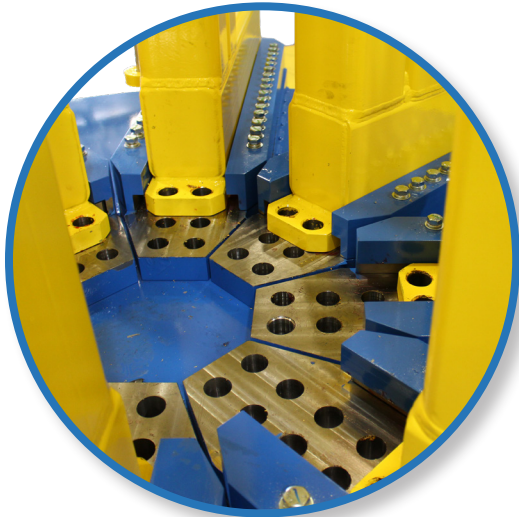

LARGE TURNTABLE

Large Capacity Powered Turntable

Custom turntables manufactured to your specifications with drive and tension control systems available.

25,000 lb. capacity-
BRT25 payoff with manual
hydraulic tension brake

LARGE TURNTABLE

Large Capacity Powered Turntable

*Heavy duty adjustable inside/
outside diameter settings, per
your specifications.*

Free standing control enclosures

PT25 25,000 lb powered turntable
with AC variable speed drive.