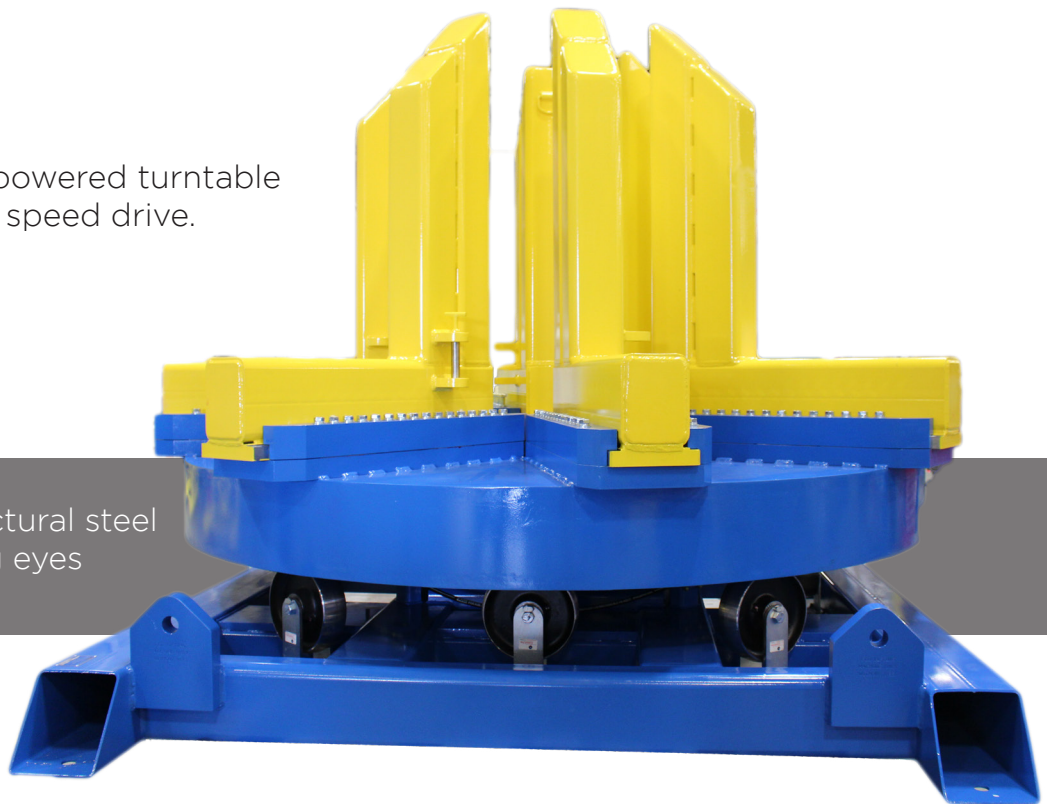

REELPOWER
INDUSTRIAL

5101 S. Council Road, Suite 100 • Okla. City, OK. 73179
405.672.000 • 405.672.7200 Fax
www.reelpowerind.com