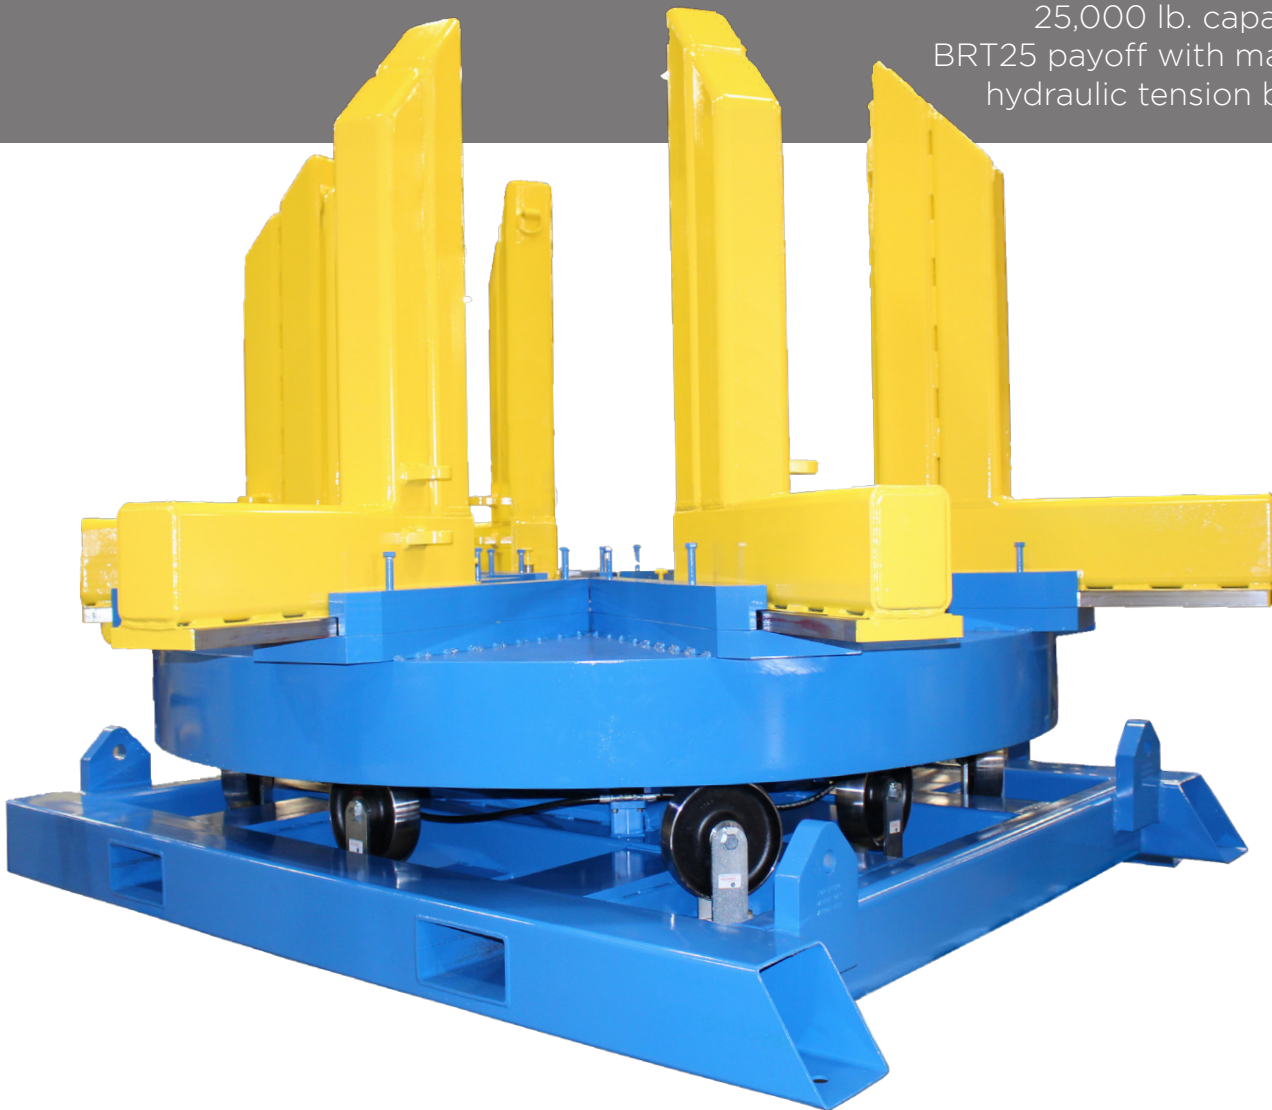

LARGE TURNTABLE

Large Capacity Powered Turntable

Custom turntables manufactured to your specifications with drive and tension control systems available.

25,000 lb. capacity-
BRT25 payoff with manual
hydraulic tension brake

LARGE TURNTABLE

Large Capacity Powered Turntable

*Heavy duty adjustable inside/
outside diameter settings, per
your specifications.*

Free standing control enclosures

PT25 25,000 lb powered turntable
with AC variable speed drive.

Heavy duty structural steel
frame with lifting eyes

REELPOWER
INDUSTRIAL

5101 S. Council Road, Suite 100 • Okla. City, OK. 73179
405.672.000 • 405.672.7200 Fax
www.reelpowerind.com