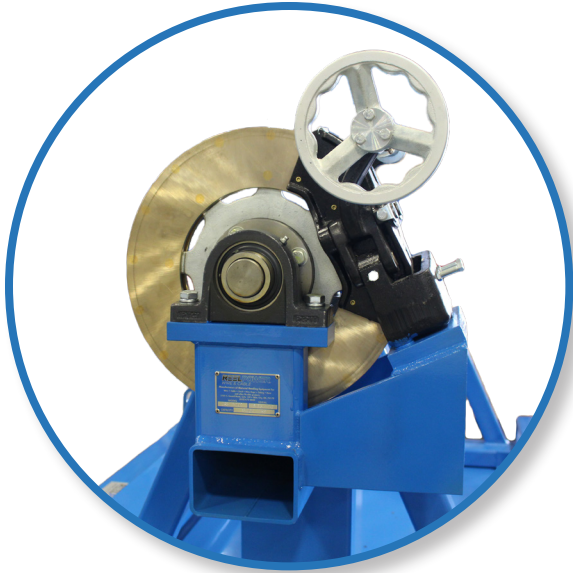

MCRS

Mounted Cable Reel Stands

Equipped with forklift pockets

- Custom rail car container platform with three (3) HDCRS
- Capacity for three reels, up to 72" diameter x 60" wide, 10,000 lbs. each
- Reel stands are bolted to platform and easily removable

MCRS

Mounted Cable Reel Stands

Heavy duty 16" bronze ventilated disc mechanical tension brake

AAR container lock corner castings

Lifting eyes standard

REELPOWER
INDUSTRIAL

5101 S. Council Road, Suite 100 • Okla. City, OK. 73179
405.672.000 • 405.672.7200 Fax
www.reelpowerind.com