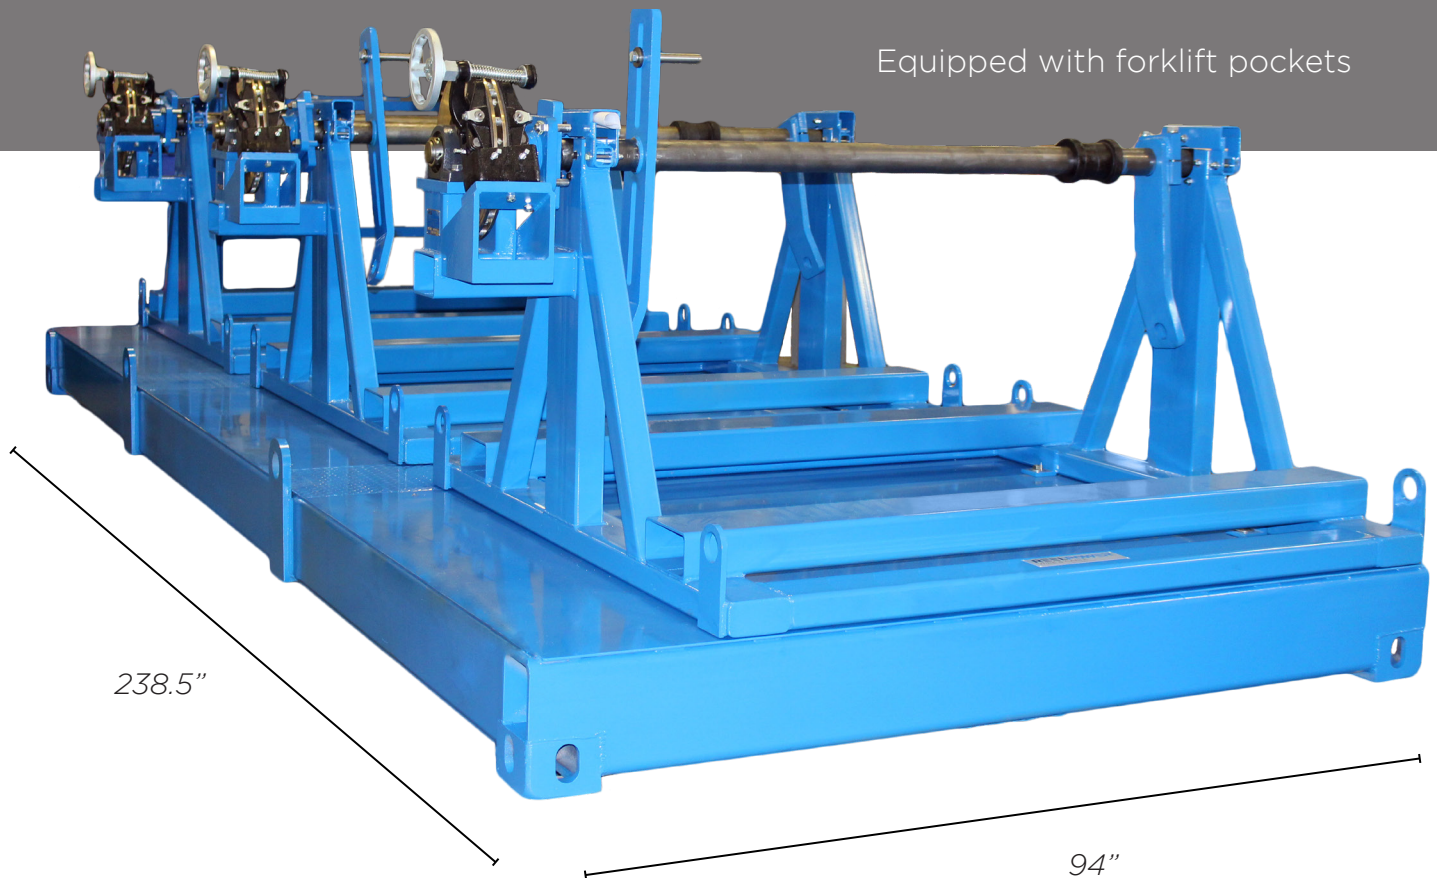

MCRS

Mounted Cable Reel Stands

Equipped with forklift pockets

- Custom rail car container platform with three (3) HDCRS
- Capacity for three reels, up to 72" diameter x 60" wide, 10,000 lbs. each
- Reel stands are bolted to platform and easily removable

MCRS

Mounted Cable Reel Stands

Heavy duty 16" bronze ventilated disc mechanical tension brake

AAR container lock corner castings

Lifting eyes standard

REELPOWER
INDUSTRIAL

5101 S. Council Road, Suite 100 • Okla. City, OK. 73179
405.672.000 • 405.672.7200 Fax
www.reelpowerind.com