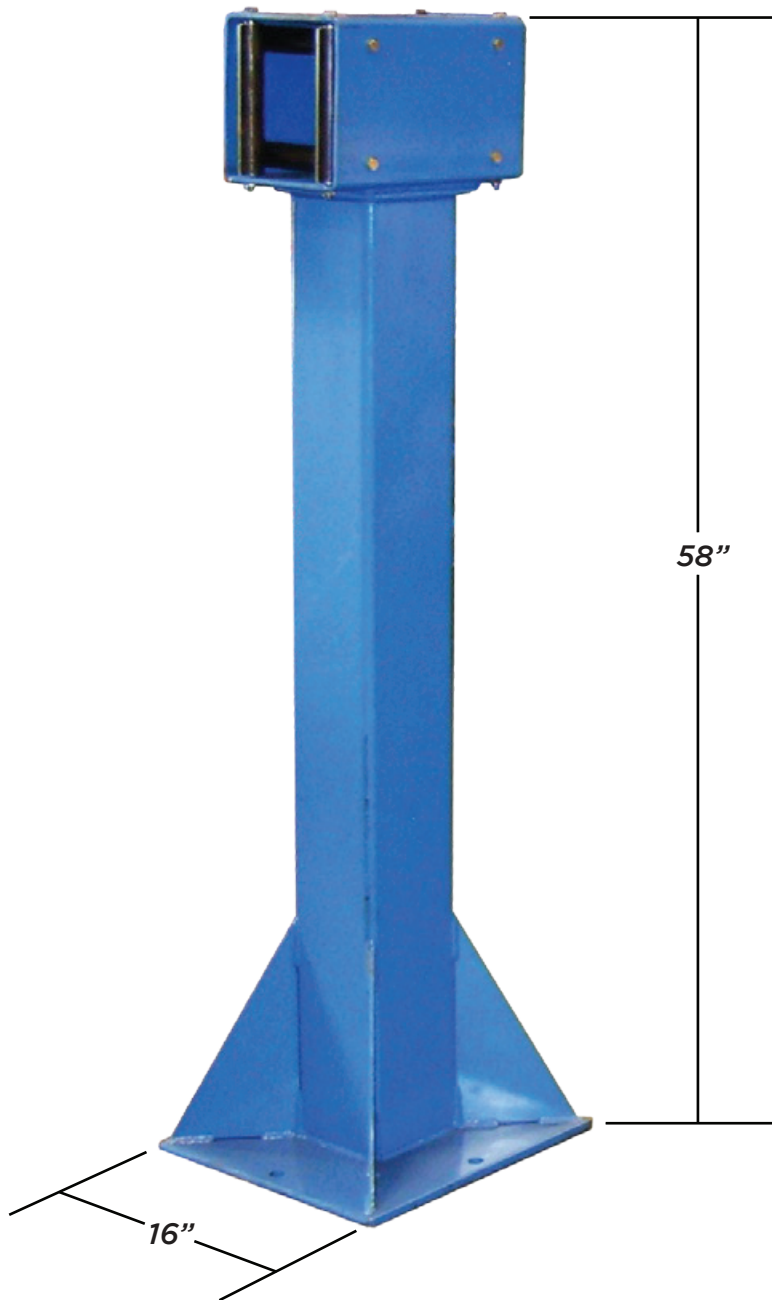

PARALLELING GUIDE STAND

Wire Guide Stand for Paralleling - 0207-586

Part Number: 0207-586

6" Capacity Guide with Bearing Mounted Rollers

Heavy Duty Structural Steel with 6" Column

Bolt-Down Base