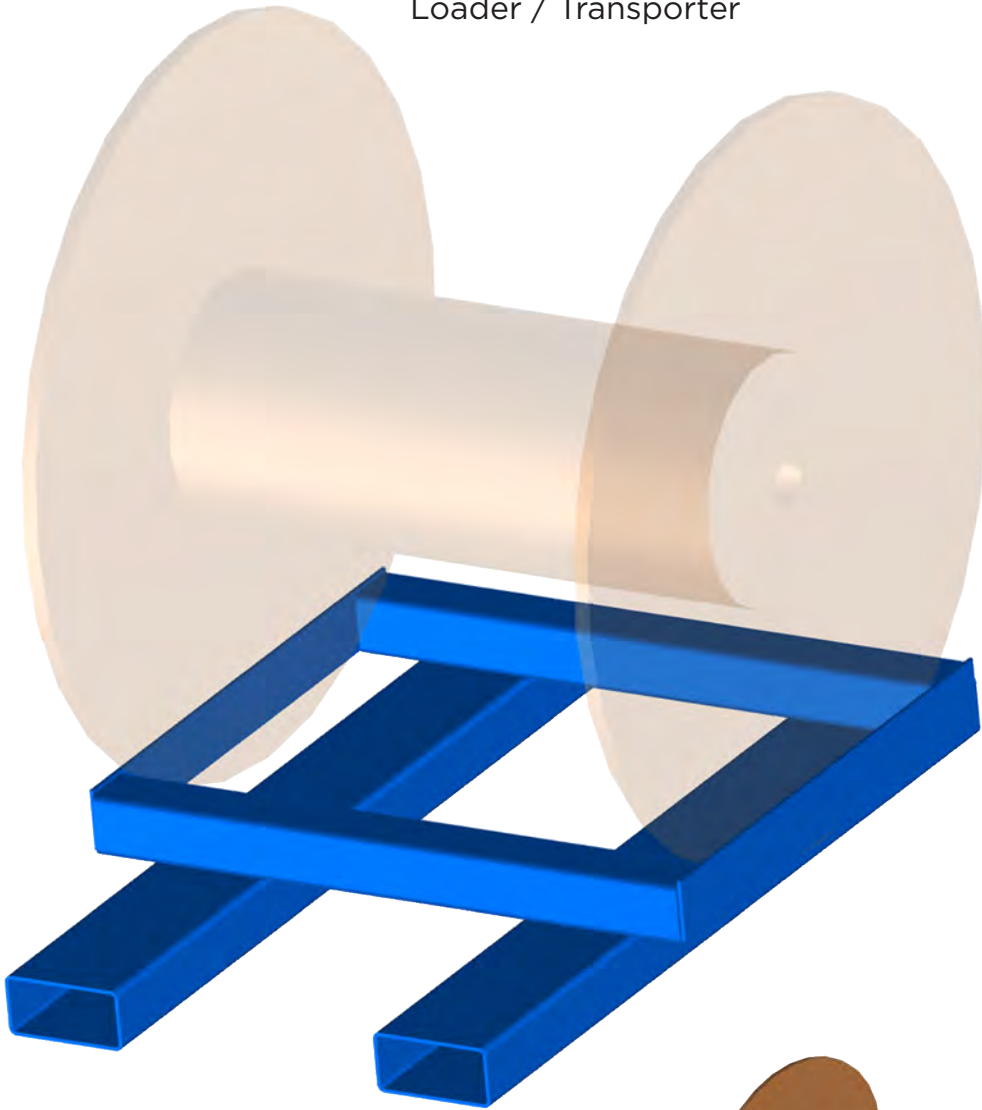

REEL TRANSPORT CRADLE

RTC

Loader / Transporter

Easily load reel racking or auxiliary payout stands without damaging the wire.

Loader & Transport Cradle

Custom Stackable Cradle

REEL TRANSPORT CRADLE

RTC

Large Reel Cradle

- Custom designed to fit your application needs.
- Cradles are made to be moved by forklift.
- Standard sizes for 5,000lb and 10,000lb reels.