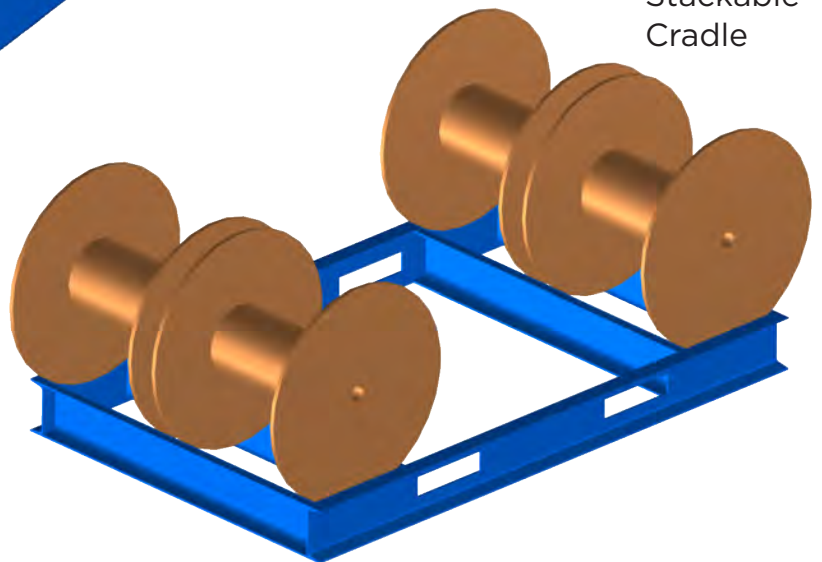

REEL TRANSPORT CRADLE

RTC

Loader / Transporter

Easily load reel racking or auxiliary payout stands without damaging the wire.

Loader & Transport Cradle

Custom Stackable Cradle

REEL TRANSPORT CRADLE

RTC

Large Reel Cradle

- Custom designed to fit your application needs.
- Cradles are made to be moved by forklift.
- Standard sizes for 5,000lb and 10,000lb reels.